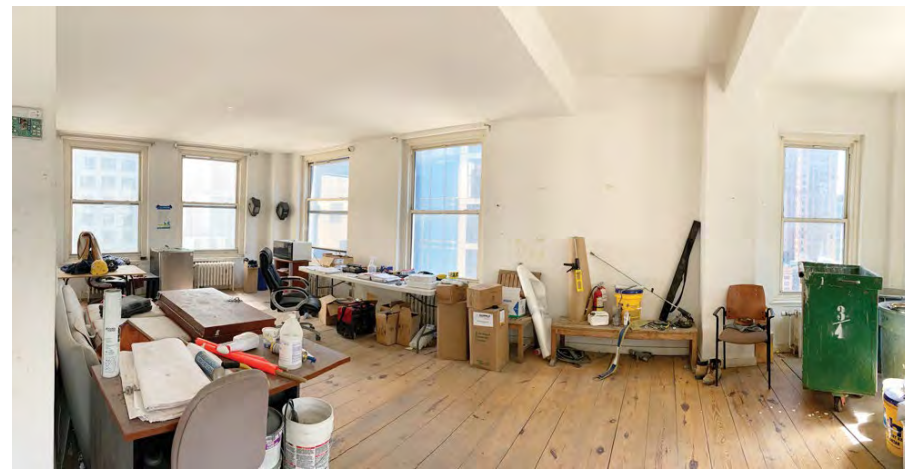

*Pictures:*

*NOTES:*

- Space is raw
- 360 views of the area
- Views of Times Square down Broadway
- Views of Columbus Circle and Lincoln Center
- Wraparound terrace on 24th floor
- Large rooftop on 25th floor
- Great lighting/ lots of windows
- Concrete/hard wood floors