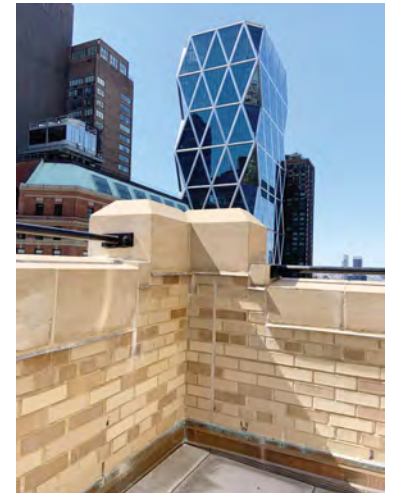

*Pictures:*

*NOTES:*

- Space is raw
- 360 views of the area
- Views of Times Square down Broadway
- Views of Columbus Circle and Lincoln Center
- Wraparound terrace on 24th floor
- Large rooftop on 25th floor
- Great lighting/ lots of windows
- Concrete/hard wood floors