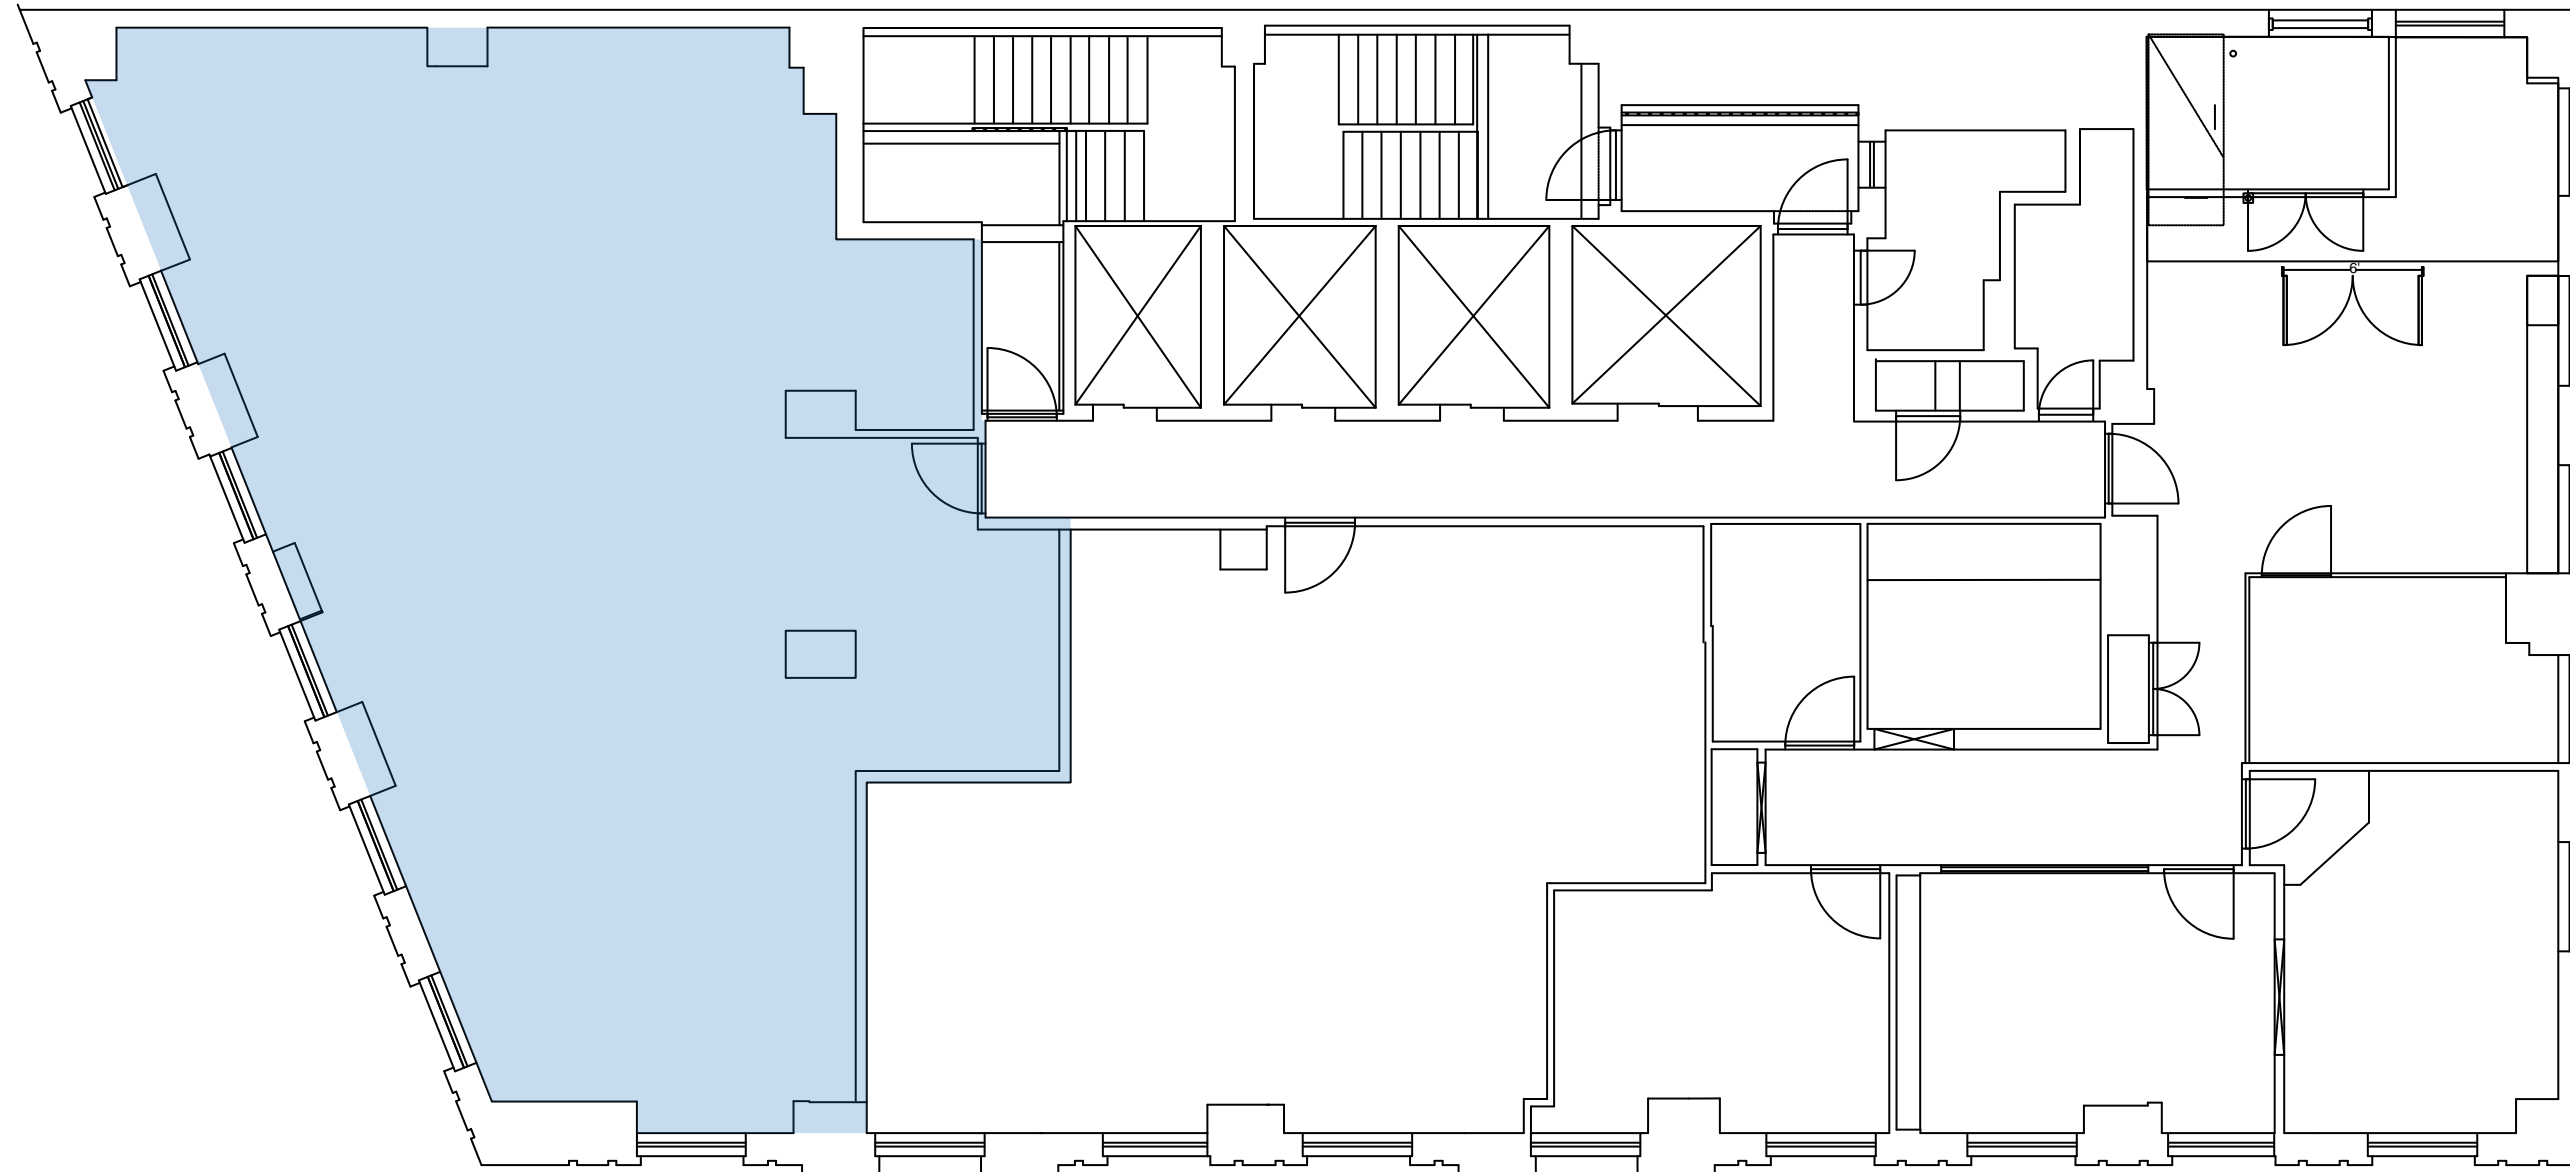

BLUE IS AVAILABLE

*Pictures:*

*NOTES:*

- Space is raw
- Whitebox in progress
- Views of Hudson River
- Good lighting/ lots of windows
- Concrete floors
- Views of Times Square down Broadway