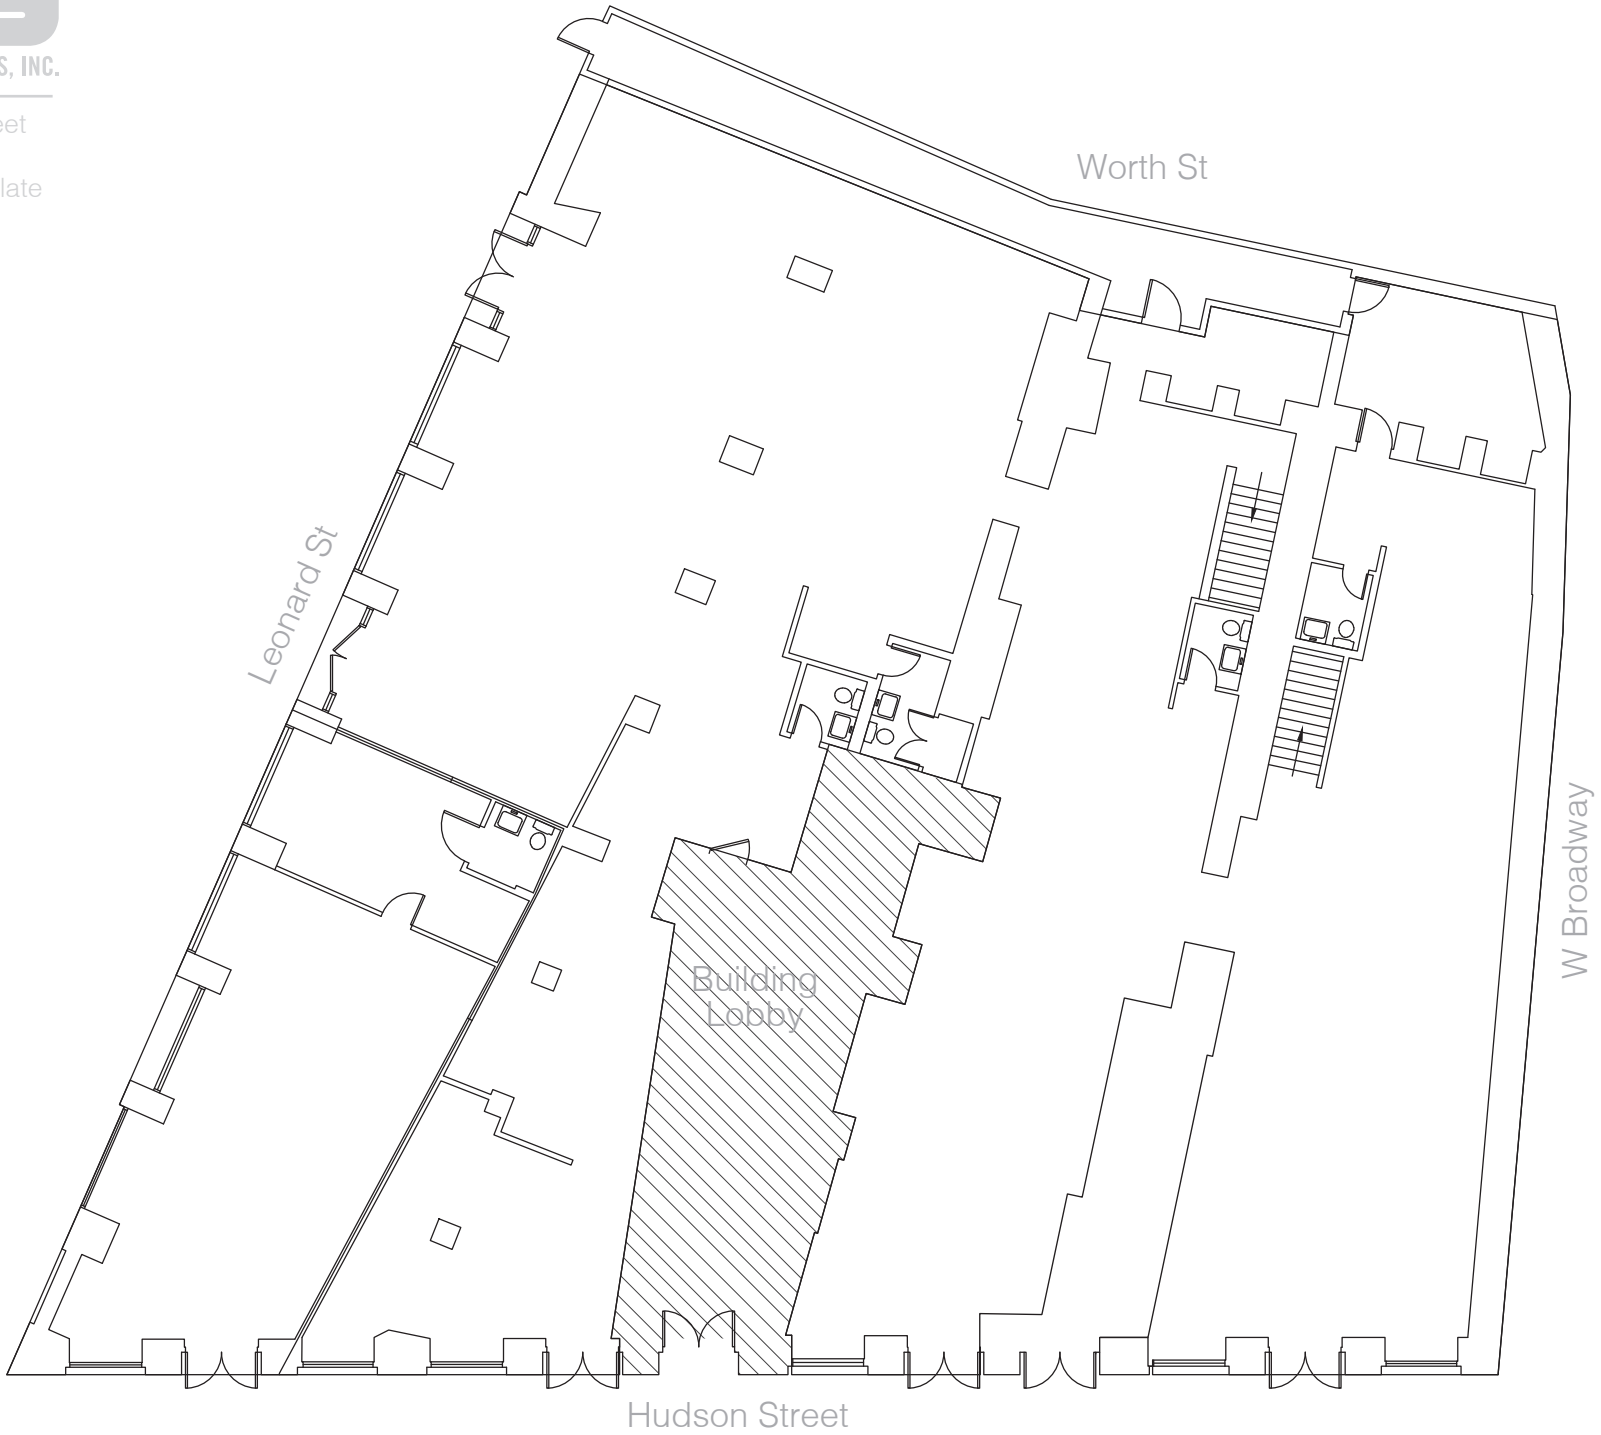

WALTER & SAMUELS, INC.

90 Hudson Street  
Office / Retail  
Ground Floor Plate  
11,211 RSF

Hudson Street